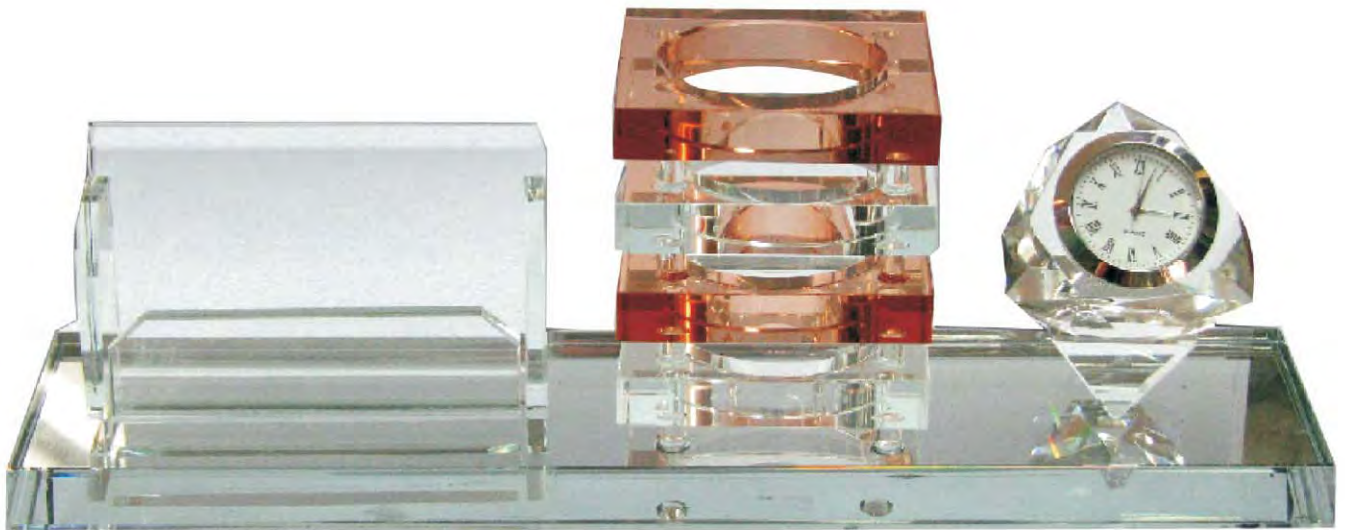

Crystal Name Card Stand
 Diameter : 80mm

8058

8059

CRYSTAL CUBE PAPER WEIGHT
 8058 55mm x 80mm (W)
 8059 55mm x 80mm (W)

(80mm)

(60mm)

(Wooden Base Available)

- High Grade Clear Crystal Globe / Paper Weight -