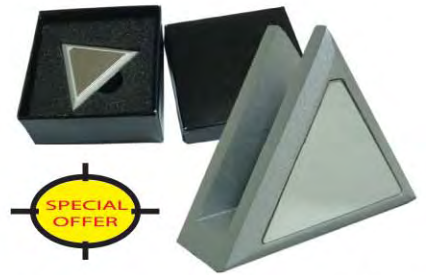

NCH 1 (V15) - Triangle NC Holder
(W: 4.8cm x H: 13.8cm)