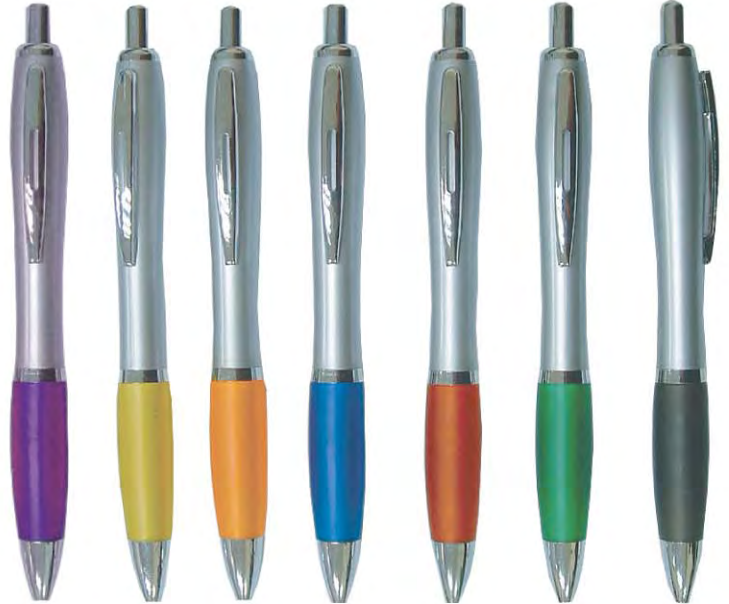

Springy Message Pen
- 6 messages -

Plastic Ani Pen