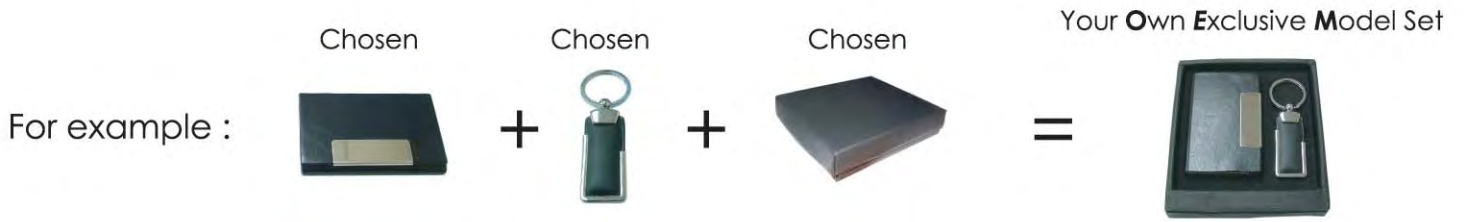

MIX & MATCH BOXES :

OEM SETS = CHOOSING A LIST OF ITEMS + BOX