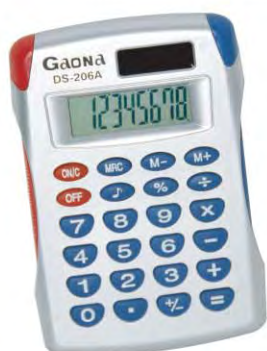

CAL 5 (V15) - Ruler Calculator

CAL 1 (V15) - Pocket Calculator

CAL 3 (V15) - Frosted Pocket Calculator

CAL 2 (V15)

PENS

Heart Jewels (Bag Hook) - RED
- Size : 4.5 cm WIDTH -

Round Jewels (Bag Hook) - PURPLE
- Size : 4.3 cm WIDTH -