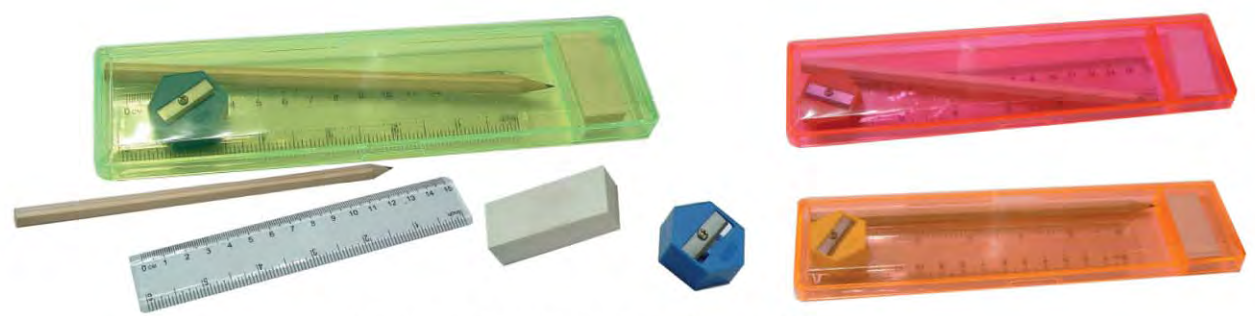

Pencil Case Set - Pencil / Ruler / Eraser / Sharpener