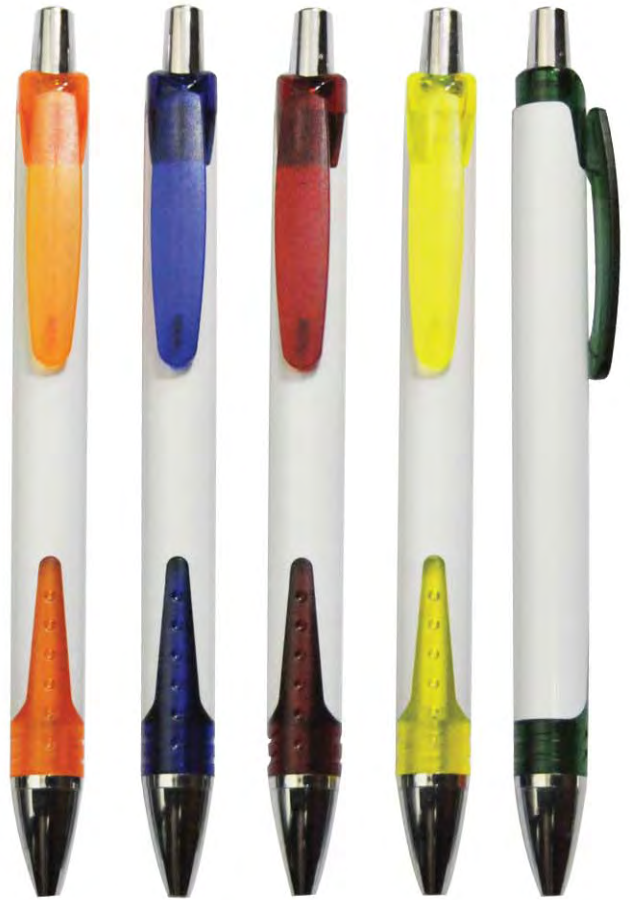

Frosty Pen Set
(Pen & Mechanical Pencil)

Lava Ballpen